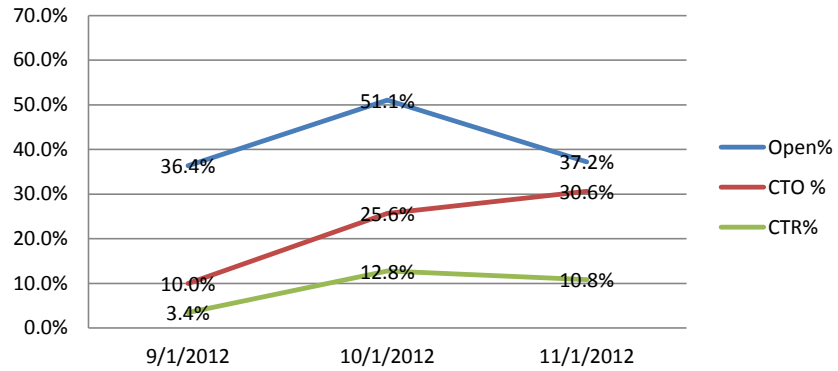

Collaboration Decoder - monthly newsletter metrics

* Data fictionalized to protect the privacy of my former employer

Agency engagement over time

Horizontal engagement over time

List size over time

Shares over time