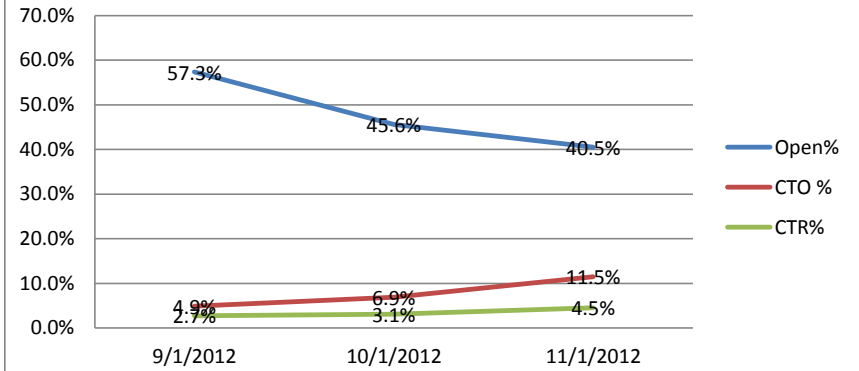

Collaboration Decoder - monthly newsletter metrics

* Data fictionalized to protect the privacy of my former employer

Agency engagement over time

Horizontal engagement over time

List size over time

Shares over time