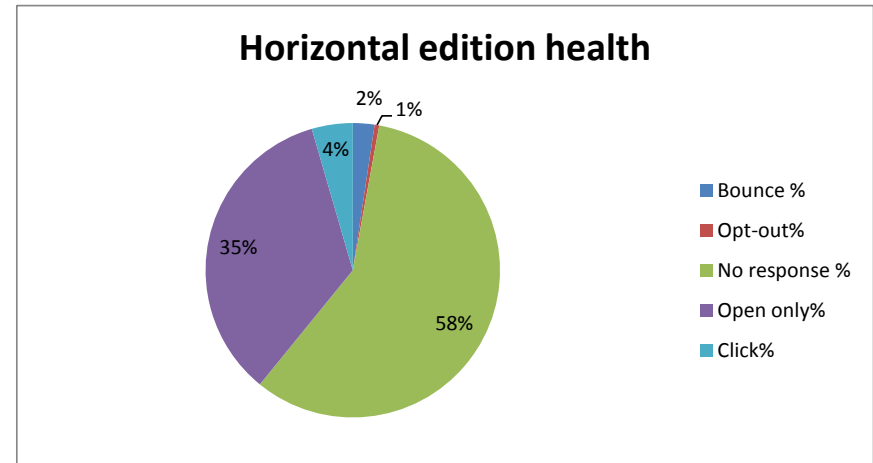

Collaboration Decoder - monthly newsletter metrics

* Data fictionalized to protect the privacy of my former employer

Agency engagement over time

Horizontal engagement over time

List size over time

Shares over time