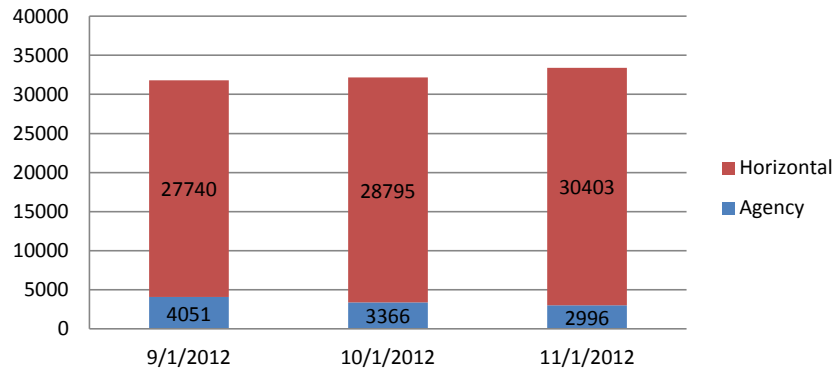

Collaboration Decoder - monthly newsletter metrics

* Data fictionalized to protect the privacy of my former employer

Agency engagement over time

Horizontal engagement over time

List size over time

Shares over time