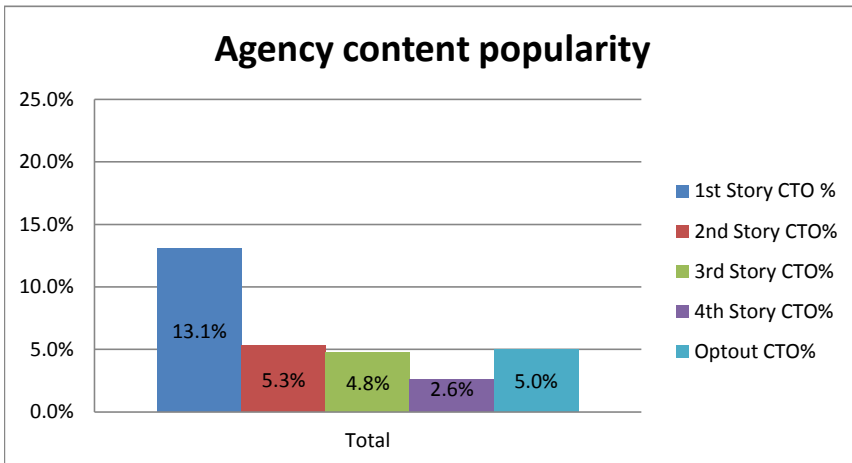

Collaboration Decoder - monthly newsletter metrics

* Data fictionalized to protect the privacy of my former employer

Agency engagement over time

Horizontal engagement over time

List size over time

Shares over time