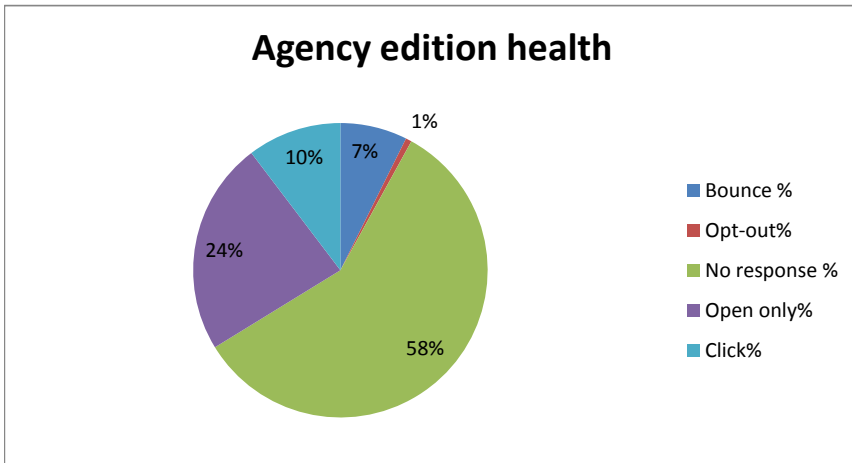

Collaboration Decoder - monthly newsletter metrics

* Data fictionalized to protect the privacy of my former employer

Agency engagement over time

Horizontal engagement over time

List size over time

Shares over time