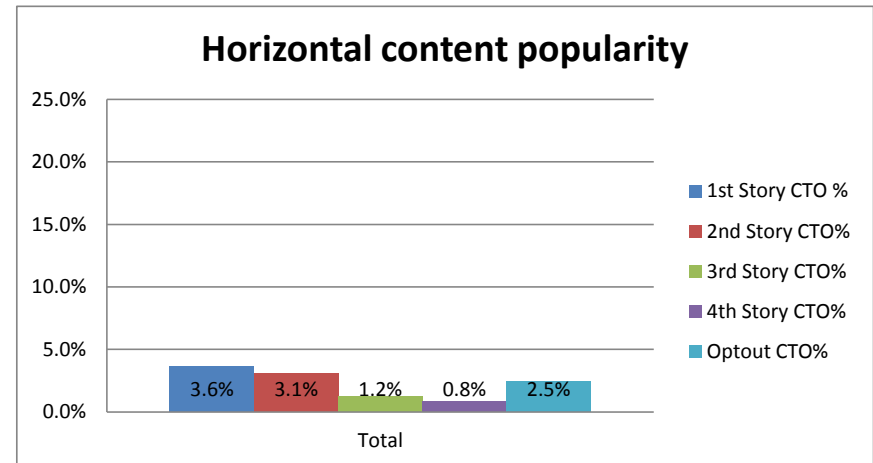

Collaboration Decoder - monthly newsletter metrics

* Data fictionalized to protect the privacy of my former employer

Agency engagement over time

Horizontal engagement over time

List size over time

Shares over time